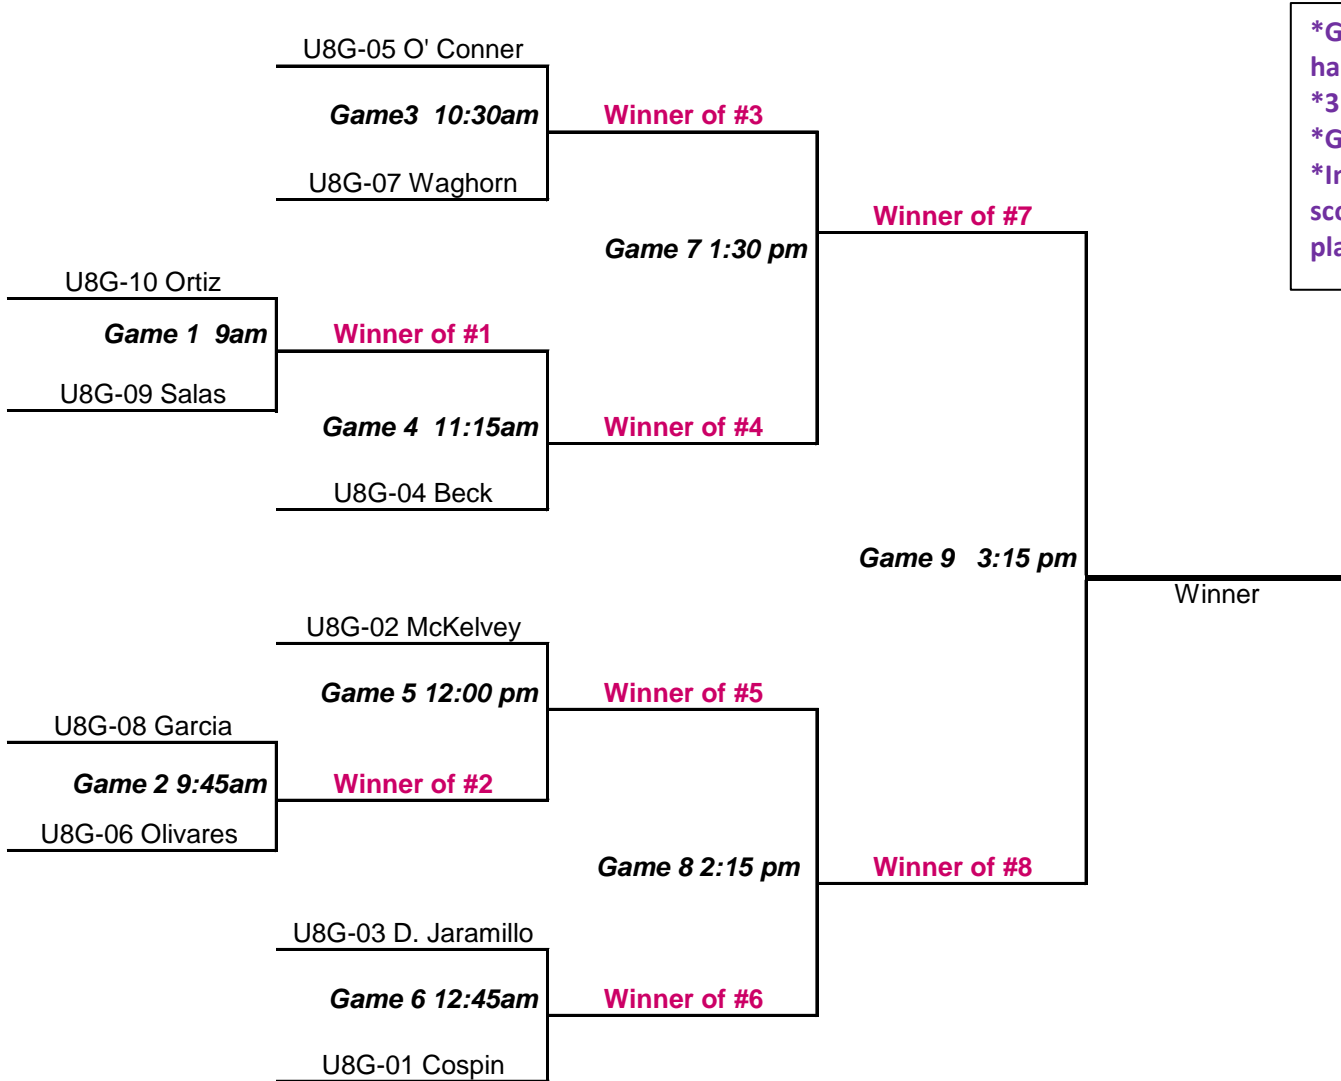

U8 Girls

Single Elimination

*Games will be two 10 minute halves (subs at approx 5 mins)
 *3 minute half time
 *Games start at 9am
 *In the event of a tie, the team that scored the first goal during regular play time wins the game.