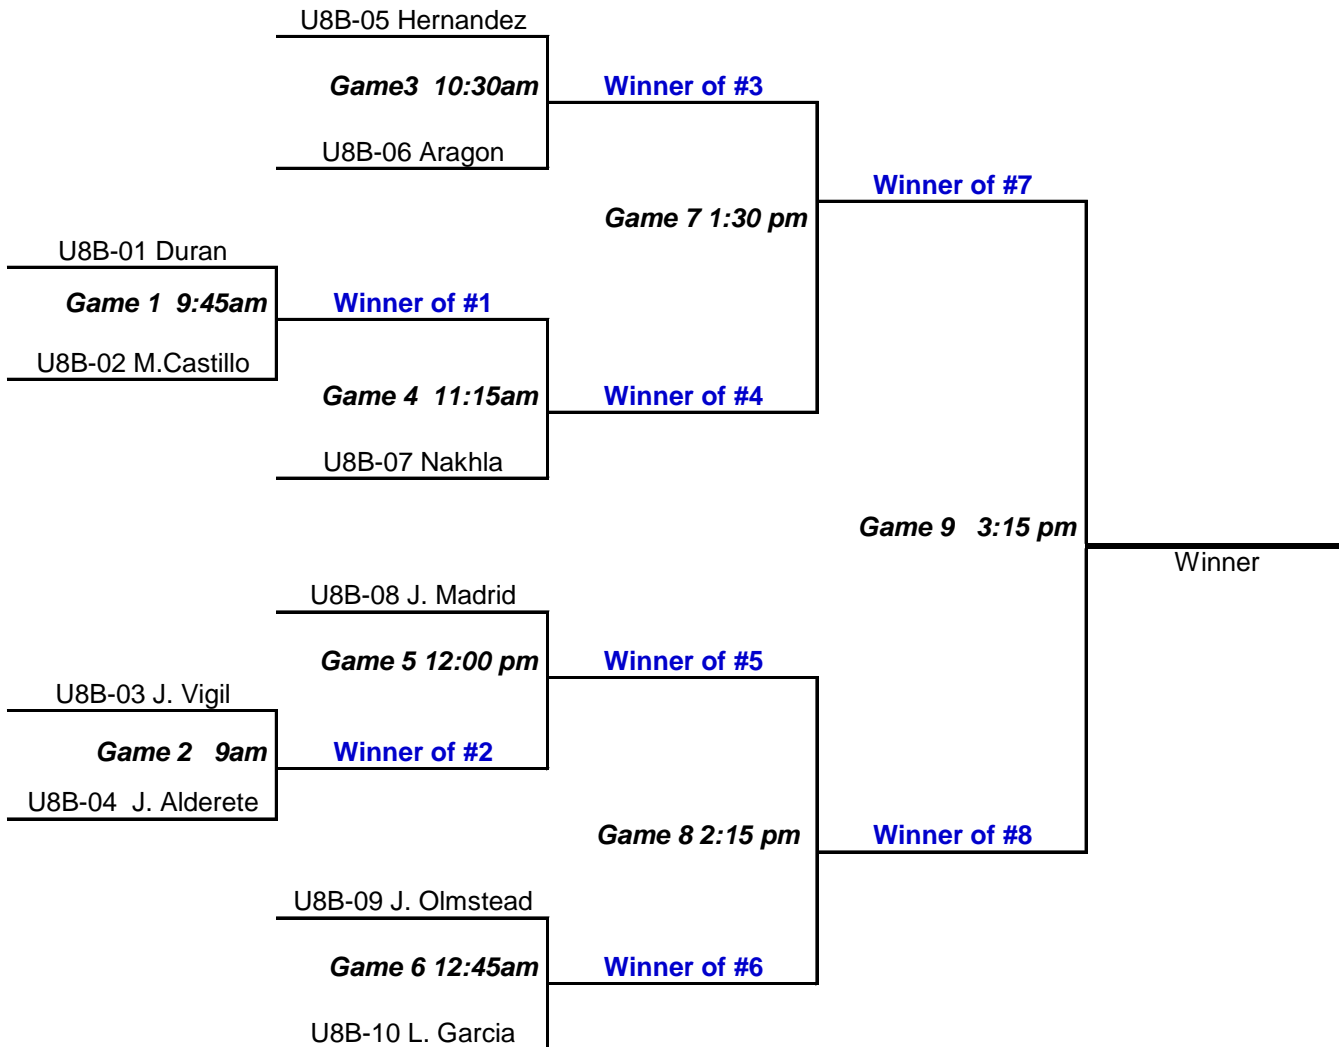

# U8 Boys Single Elimination

\*Games will be two 10 minute halves  
 (subs at approx 5 mins)  
 \*3 minute half time  
 \*Games start at 9am  
 \*In the event of a tie, The team that  
 scored the first goal during regular play  
 time wins the game.