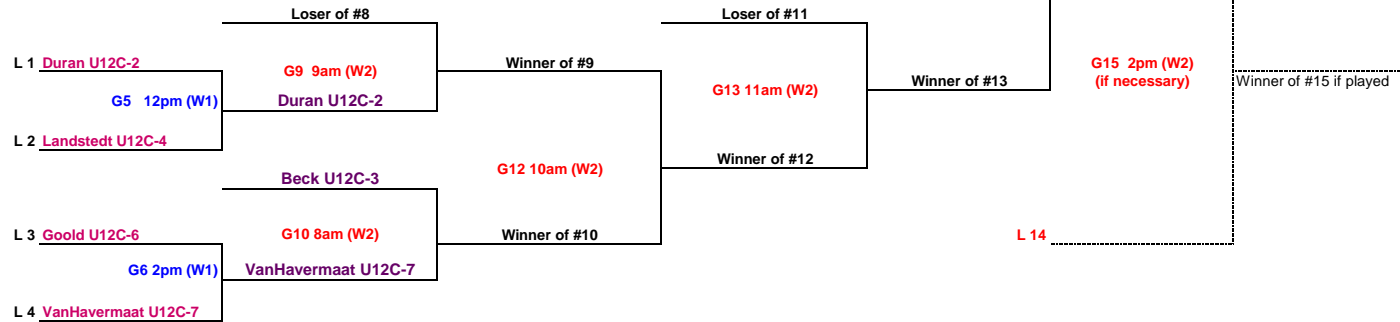

U12 CoEd Double Elimination

*10 minute quarters
 *3 Minute half time
 * Shootout if tie

Winners Bracket

Week 1 (10-29)
Week 2 (11-5)

Losers Bracket

1st Place	Winner Game 14 or 15
2nd Place	Loser Game 14 or 15