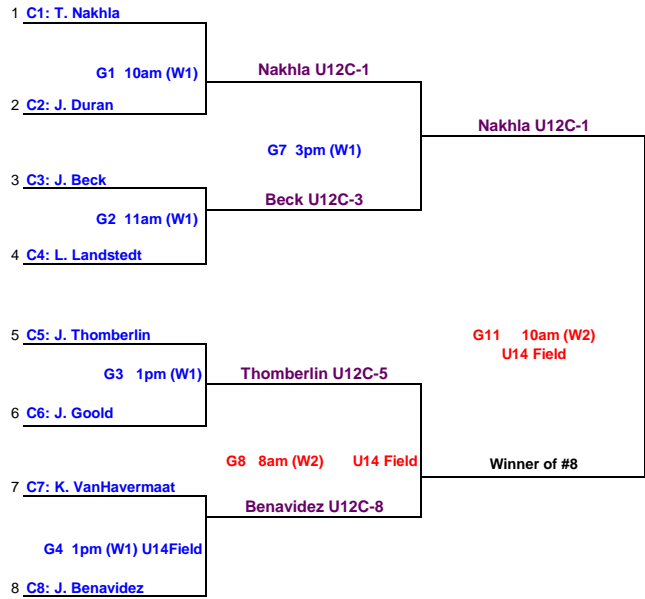

U12 CoEd Double Elimination

*10 minute quarters
 *3 Minute half time
 * Shootout if tie

Winners Bracket

Week 1 (10-29)
Week 2 (11-5)

Losers Bracket

1st Place	Winner Game 14 or 15
2nd Place	Loser Game 14 or 15