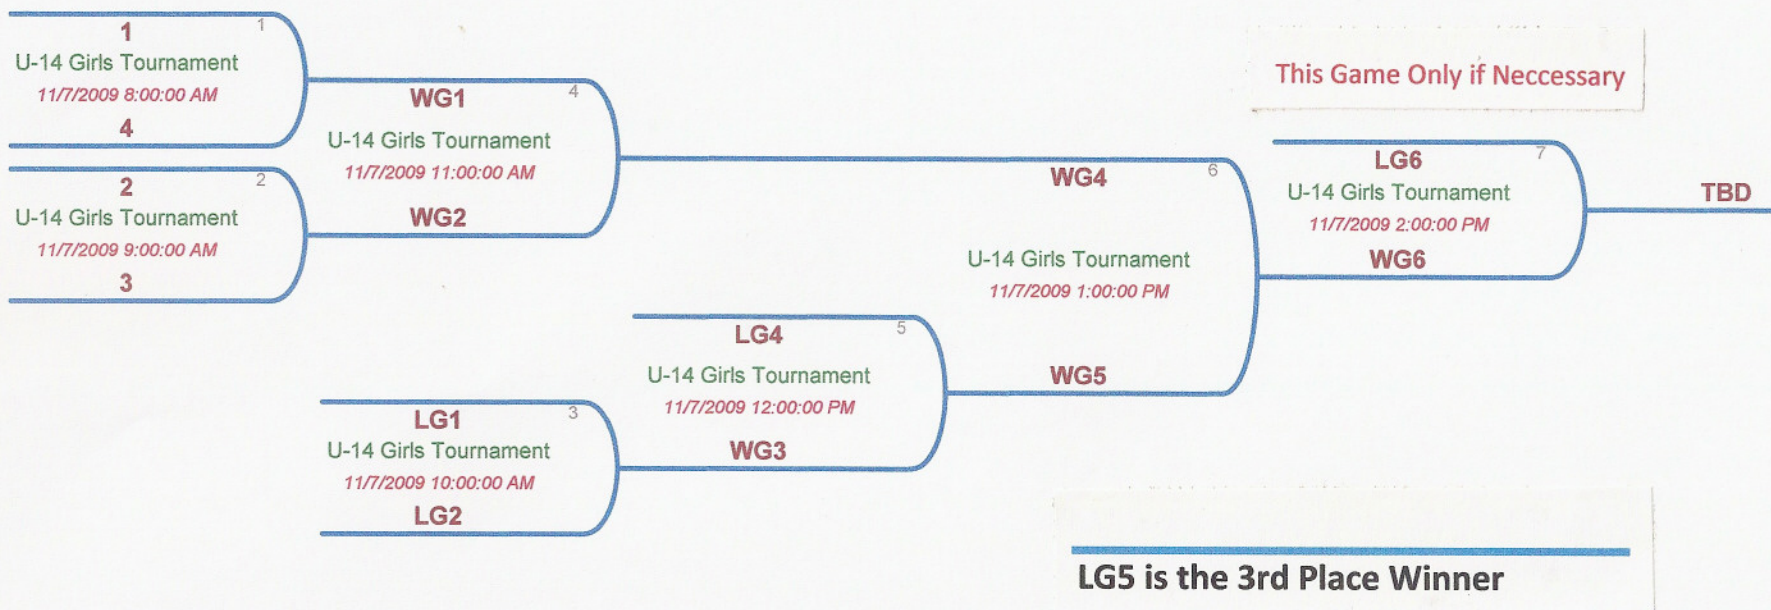

2009 Post-season U-14 Girls

Master Schedule

U-14 teams play 2 - 20 minute halves with a 5 minute half time.

In the event of a tie, there will be a standard 5 player shoot out.

Please help the Referees start the Games ON TIME!