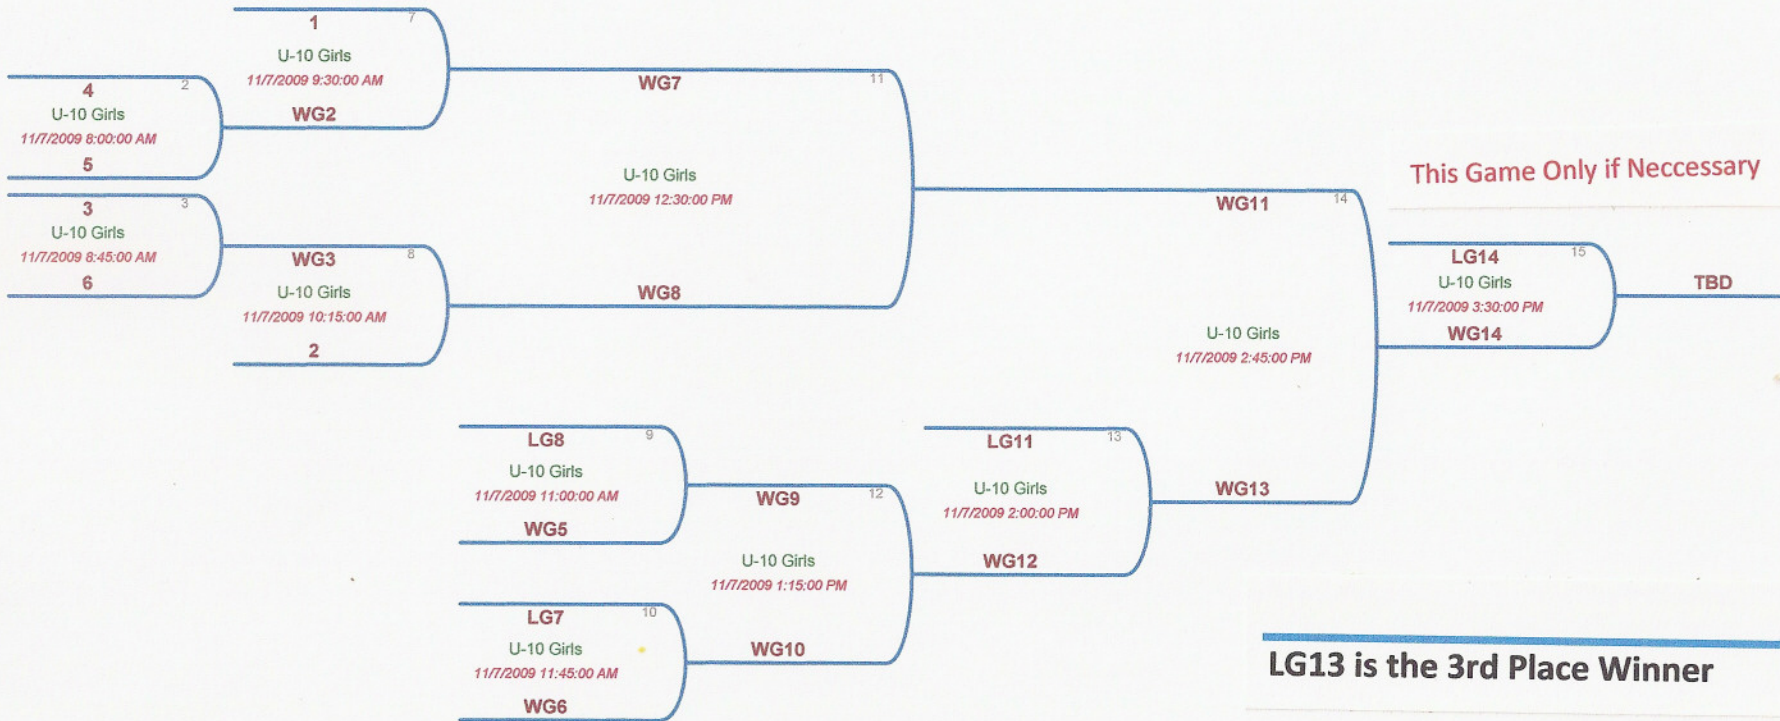

2009 Post-season U-10 Girls

Master Schedule

U-10 teams play 2 - 12 1/2 minute halves with a 5 minute half time.
In the event of a tie, there will be a standard 5 player shoot out.
Please help the Referees start the Games ON TIME!