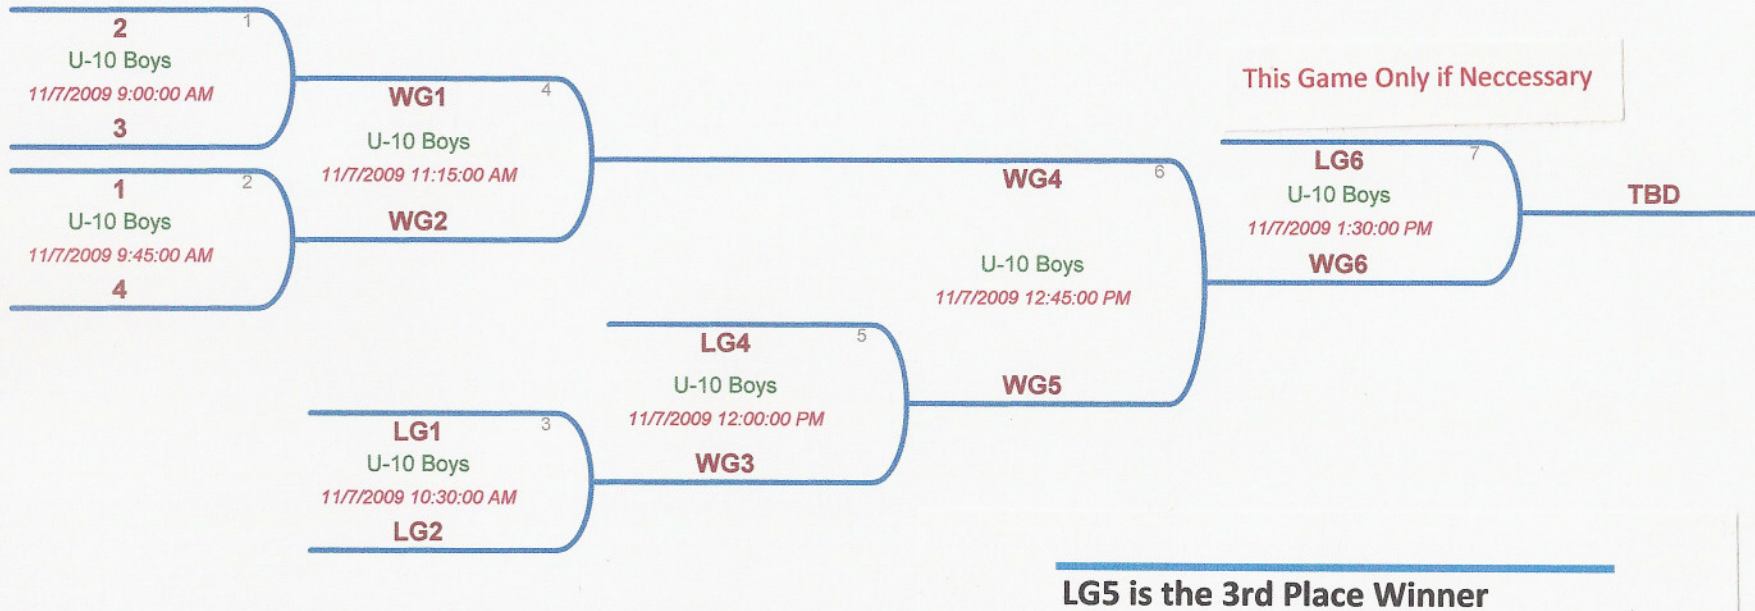

# 2009 Post-season U-10 Boys

## Master Schedule

**U-10 teams play 2 - 12 1/2 minute halves with a 5 minute half time.**

**In the event of a tie, there will be a standard 5 player shoot out.**

**Please help the Referees start the Games ON TIME!**